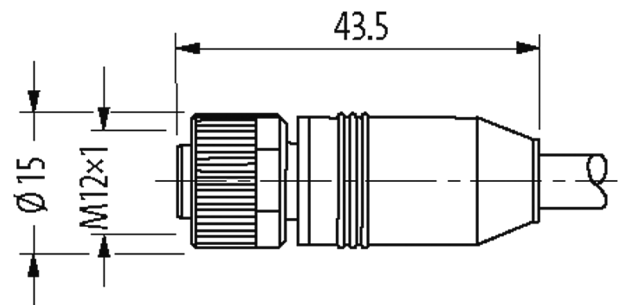

M12 MALE 0° / M12 FEMALE 0° SHIELDED

PUR 8x0,25 shielded gy UL/CSA, drag ch 25m

Male straight – female straight

M12 – M12, 8-pole

shielded

Plastic housings with good resistance against chemicals and oils.

The resistance to aggressive media should be individually tested for your application. Further details on request.

Further cable lengths on request.

Link to Product**Illustration**

Product may differ from Image

Sketch

Product may differ from Image