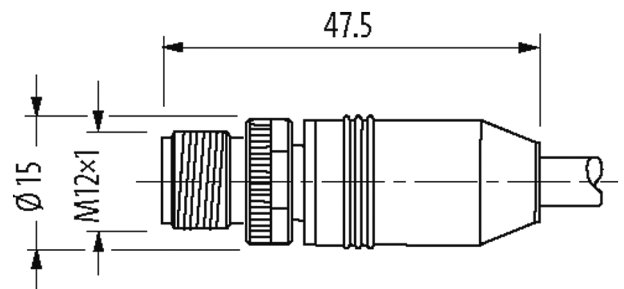

M12 MALE 0° / M12 FEMALE 0° SHIELDED

PUR 8x0,25 shielded gy UL/CSA, drag ch 25m

Male straight – female straight

M12 – M12, 8-pole

shielded

Plastic housings with good resistance against chemicals and oils.

The resistance to aggressive media should be individually tested for your application. Further details on request.

Further cable lengths on request.

Link to Product**Illustration**

Product may differ from Image

Sketch

Product may differ from Image