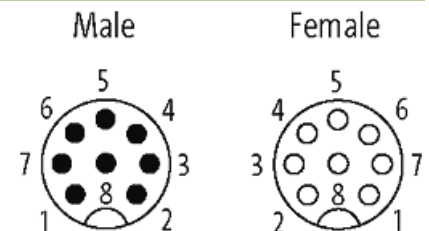

M12 MALE 0° / M12 FEMALE 0° SHIELDED

PUR 8x0,25 shielded gy UL/CSA, drag ch 25m

Male straight – female straight

M12 – M12, 8-pole

shielded

Plastic housings with good resistance against chemicals and oils.

The resistance to aggressive media should be individually tested for your application. Further details on request.

Further cable lengths on request.

Link to Product**Illustration**

Product may differ from Image

Sketch

Product may differ from Image